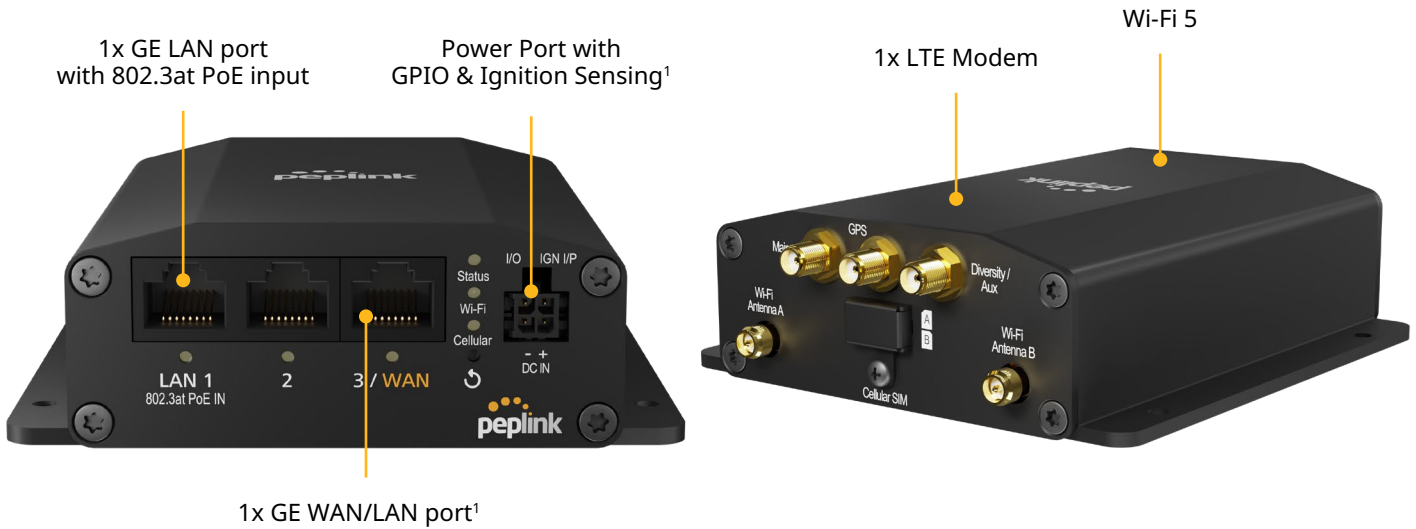

Manage with confidence

Control the BR1 Mini using InControl2 cloud-based endpoint management system. Generate useful reports and push configurations, as you remotely access any Peplink device with ease.

Plug and play, anyone?

SpeedFusion Connect* services makes the BR1 Mini the ultimate plug-and-play device. Power up, switch on, and get connected. SpeedFusion Connect also works with Peplink technologies such as Hot Failover[^], ensuring reliable connectivity is accessible at all times.

Specifications

WAN Interface	1x 10/100/1000M Ethernet ¹ 1x Embedded Cellular Modem with Redundant SIM Slots	Antenna Connectors	2x SMA Cellular Antenna Connectors 2x RP-SMA Wi-Fi Antenna Connectors 1x SMA GPS Antenna Connector
LAN Interface	2x 10/100/1000M Ethernet	Power Input	Power Port: 10V – 30V DC AC Adapter: AC Input 100V–240V / DC Output 12V Power over Ethernet 802.3at
Wi-Fi Interface	Simultaneous Dual-Band (2.4GHz / 5GHz) Wi-Fi 5, 2X2 MIMO Wi-Fi WAN ¹ and/or AP	Power Consumption	13W (nominal), 18W (max.)
SpeedFusion features	Hot Failover ¹ / WAN Smoothing ¹	Dimension	5.0 x 4.2 x 1.4 inches / 125.7 x 107 x 35 mm
Number of SpeedFusion VPN Peers	2 / 5 ²	Weight	0.95 pounds / 430 grams
Feature	GPIO ¹ , Ignition Sensing ¹	Operating Temperature	-40° – 149°F / -40° – 65°C
Router Throughput	300Mbps	Humidity	15% – 95% (non-condensing)
SpeedFusion VPN Throughput		Certifications	FCC, CE, RoHS UL 121201 (Class I and Division 2)
- No Encryption	80Mbps	Package Content	1x BR1 Mini 2x LTE Antennas (ACW-235) 2x Dual Band Wi-Fi Antennas (ACW-342) 1x GPS Active Antenna (ACW-232) 1x 12V 2A 4pin Power Supply (ACW-632)
- 256-bit AES	20 Mbps / 60Mbps ²	SIM Card Size	Nano-SIM (4FF)
Recommended Users	1-60	Warranty	1-Year Limited Warranty
Cellular Data Rate³ (Downlink/Uplink)	CAT-7: 300 Mbps/150 Mbps CAT-6: 300 Mbps/50 Mbps CAT-4: 150 Mbps/50 Mbps		